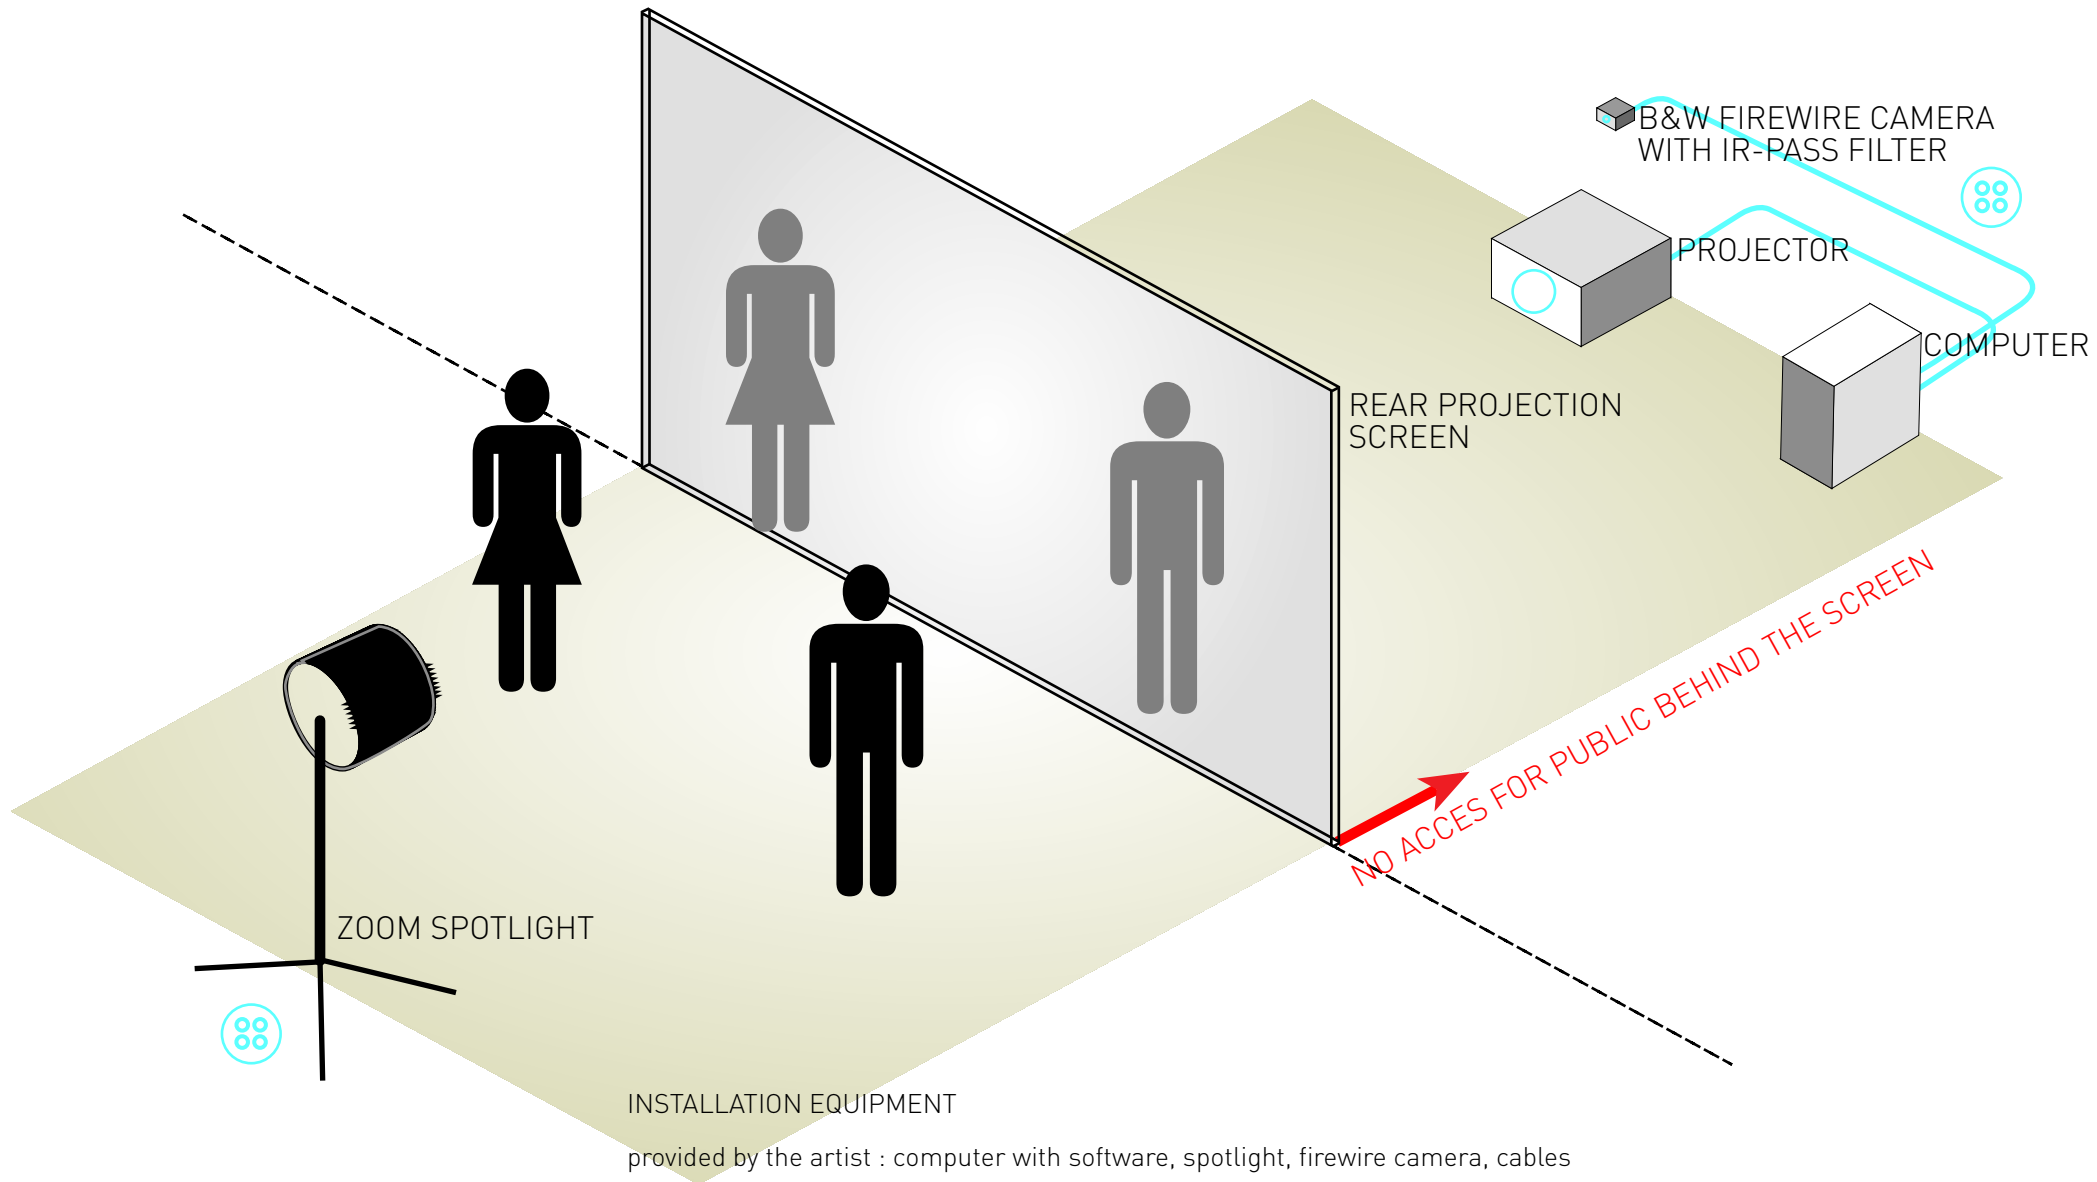

# SPACE OF TWO CATEGORIES \_floor plan\_ dimensions variable

interactive installation by Hanna Haaslahti | hanna@fantomatico.org | + 358 50 3310531

provided by the artist : computer with software, spotlight, firewire camera, cables

provided by the venue : rear projection screen,  
projector (min.3000 ANSI with wide-angle lens)